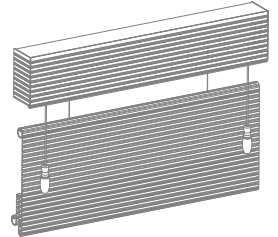

CORDLESS LIFT

A light push or pull lifts or lowers shade to any desired position. With no visible cords, cordless shades offer a clean look and provide added child and pet safety.

- Available in Standard Rectangular & Waterfall styles
- Only available with Bottom Up (not available with TDBU)
- Shades with Cordless Lift are built on 1-1/2" headrail only
- Available as 2-on-1 and 3-on-1 Headrails
- Available with privacy & room darkening liners
- Available with twill and faux silk edge bindings (binding not available on bottom of shade)
- Hold down brackets are not available

TOP DOWN/BOTTOM UP (TDBU)

Operates from the top down or the bottom up for more light control and privacy options. Open from the top and bottom together for more flexibility.

- Available in Standard Rectangular style only
- Standard control position for TDBU - right control operates the middle rail and left control operates the bottom rail
- Returns come standard on outside mount shades
- Valance will include a liner when liner is ordered with the shade
- TDBU shades are built on 1-1/2" headrail and are only available with Cordlock