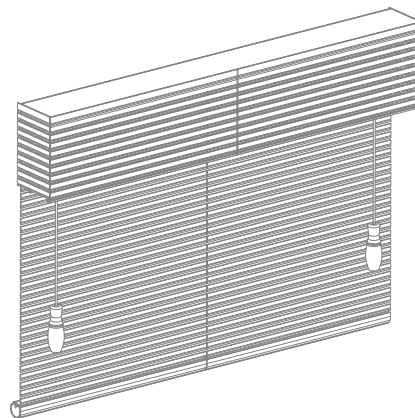

2-ON-1 OR 3-ON-1 HEADRAIL

- Two or three shades mounted side-by-side on one headrail - each shade operates independently
- Available in Standard Rectangular & Waterfall styles
- Cordless Lift, Continuous Loop Control, PowerWand and Automation available with Bottom Up only
- Top Down/Bottom Up available with Cordlock only
- Continuous Loop Control not available with 3-on-1 Headrail
- Control cords for Cordlock and Continuous Cord Loop will default to outer edges of shades (left shade/left control and right shade/right control)
- 2-on-1 or 3-on-1 Headrail shades are built 1½" or 2½" headrails depending on control system and size (see configurations)
- 2-on-1 Top Down/Bottom Up shades wider than 96" are built on 2½" headrail

NOTE: We cannot guarantee fabric alignment on side-by-side shades.