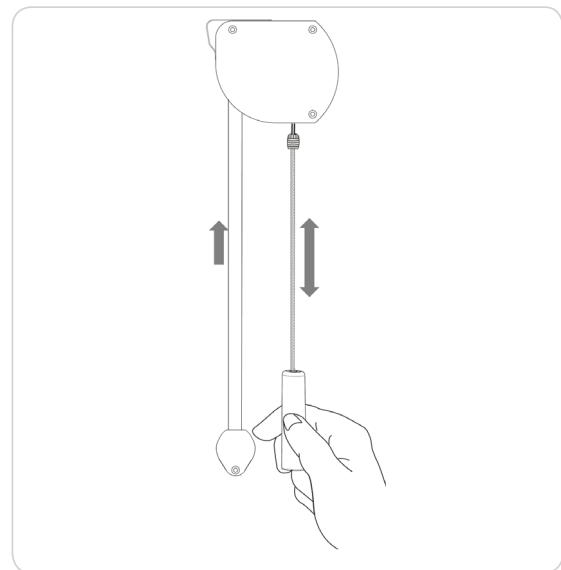

Pull the back of the cord loop to lower the shade.

RETRACTABLE CORD OPERATION

CAUTION: To avoid damage to the shade or personal injury, do not use excessive force or long strokes when pulling the cord. Do not release the cord until it is fully retracted.

To Lower the Shade and Transition the Band Position

- Hold the cord toward you and away from the shade.
- Pull the cord using short, even strokes.
- Allow the cord to retract after each stroke. Continue until the shade is at the desired height or the bands are aligned at the desired position.